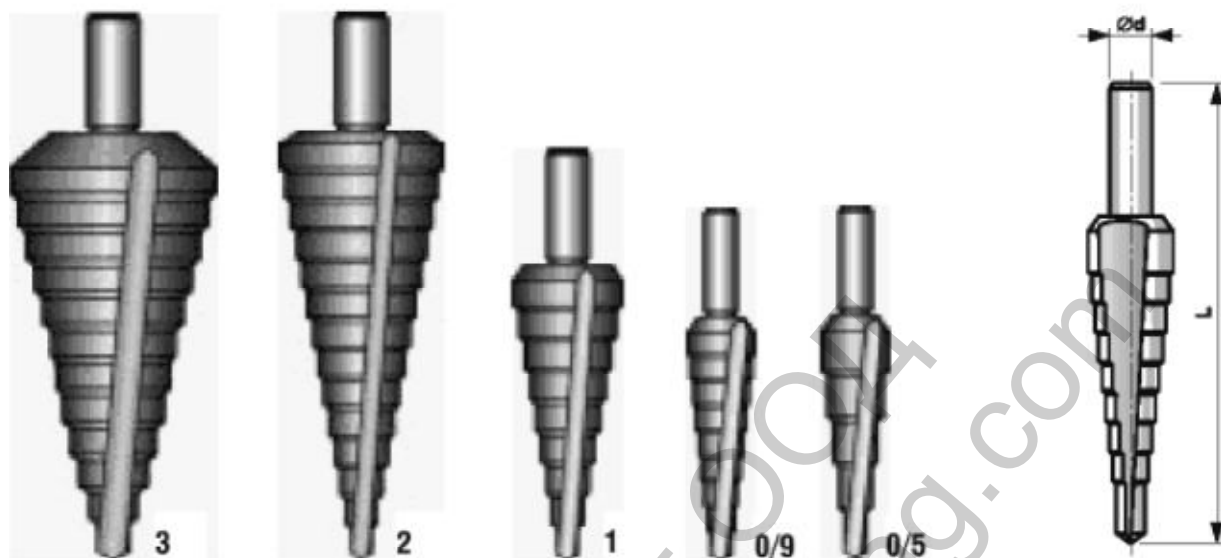

## Свредло за ламарина HSS степенчато

Арт.№	D	$\phi d$	L
25540	6, 8, 10, 12, 14, 16, 18, 20	8	75
25560	6, 8, 10, 12, 14, 16, 18, 20, 22, 24, 26, 28, 30	10	100